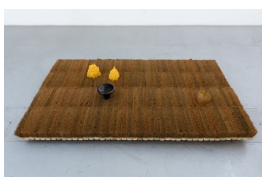

EF1647

**Eleonore False**

*Site #2, 2019*

Blown glass, water jug

30 x 15 x 25 cm (11.81 x 5.91 x  
9.84 inches)

EF1651

**Eleonore False**

*It Rained, and I Got Wet, 2019*

Blown glass, coconut fiber broom

200 x 300 x 50 cm (78.74 x  
118.11 x 19.69 inches)

EF1652

**Eleonore False**

*Statement*, 2019

Collage

50 x 70 cm (19.69 x 27.56  
inches)

EF1653